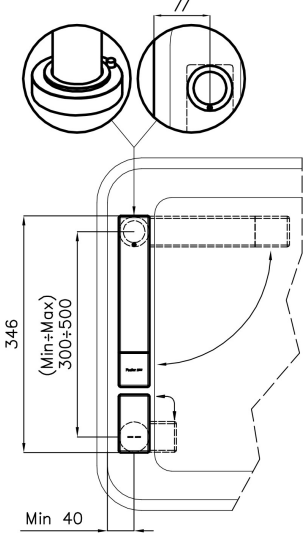

---

Cartouche À disques céramiques

---

Distance trous Voir "Dessin d'encastrement"

---

Double trous Kit nécessaire

---

Trou mitigeur ø35 mm

## DESSINS TECHNIQUES

### Installation sheet - Foglio installazione

Front side—Mixer tap on the left  
 Lato frontale—Miscelatore a sinistra

Right side  
 Lato destro

Front side—Mixer tap on the right  
 Lato frontale—Miscelatore a destra

Left side  
 Lato sinistro