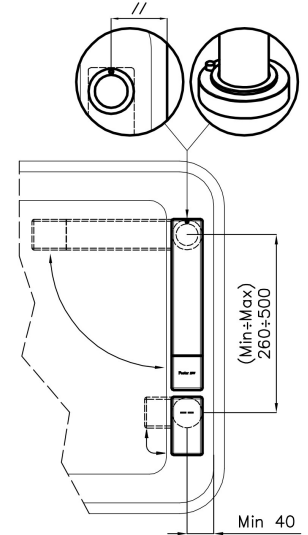

---

Cartouche À disques céramiques

---

Distance trous Voir "Dessin d'encastrement"

---

Double trous Kit nécessaire

---

Trou mitigeur ø35 mm

## DESSINS TECHNIQUES

### Installation sheet - Foglio installazione

Front side—Mixer tap on the left  
 Lato frontale—Miscelatore a sinistra

Right side  
 Lato destro

Front side—Mixer tap on the right  
 Lato frontale—Miscelatore a destra